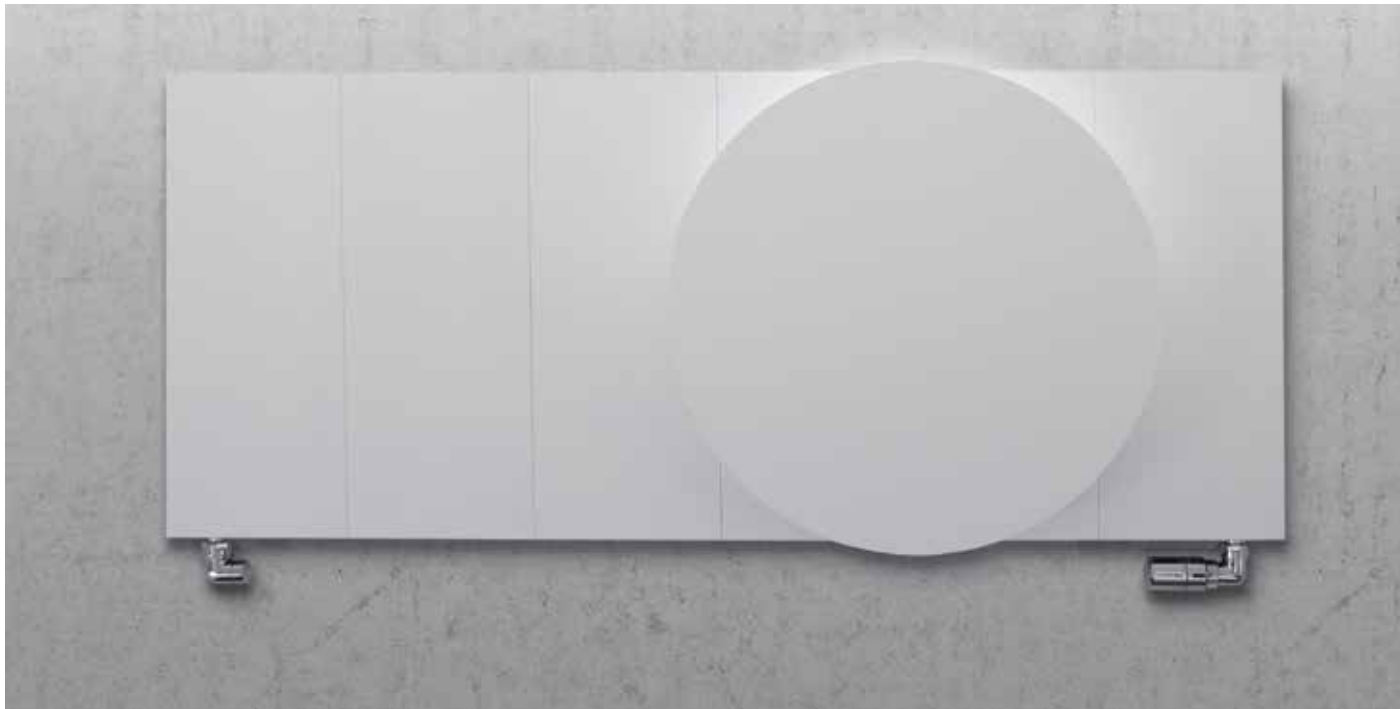

mg12, a company specialized in radiant elements and towel warmers production, is a avantgarde reality that use the most sophisticated productive technologies and innovative production processes management, surpassing the serial production and proposing tailor made solutions.

the new radiators generation is born thinking about the environment and the nature. their ecological feature is perfectly integrated with low temperature systems such as condensing boilers, heat pumps and solar panels. the environment sustainability is guaranteed thanks to a system that gives the maximum performance and reduces the water content.

the painting is made through a polymerization process: applying thermoset powder in polyester resins, variable thickness from 90 to 130 micron, then backed in a oven at 200° to increase corrosion protection and improving the quality, the resistance and durability.

nano technologies allow to delete any waste production such as phosphates, muds, heavy metals, nitrites and nitrates.

a recycling process at the end of the product life cycle is guaranteed choosing recyclable materials as aluminium and carbon stainless.